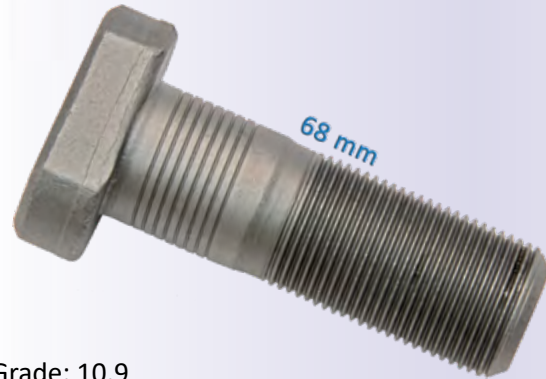

**609232**

Wheel hub stud 68 mm

MB ref.

**000 401 23 71**  
**942 401 02 71**Grade: 10.9  
Material: 40 Cr  
Color: Dark grey  
Finishing: Phosphate  
Threads: M22 x 1,5 mm - 6H  
Length without stud head: 68 mm

kg 0,26

**609220**

Wheel hub stud 110 mm

MB ref.

**000 401 37 71**  
**346 401 00 71**  
**381 401 07 71**

MAN ref.

**81.45501-0067**  
**81.45501-0082**  
**81.45501-0141**Grade: 10.9  
Material: 40 Cr  
Color: Dark grey  
Finishing: Phosphate  
Threads: M22 x 1,5 mm - 6H  
Length without stud head: 110 mm