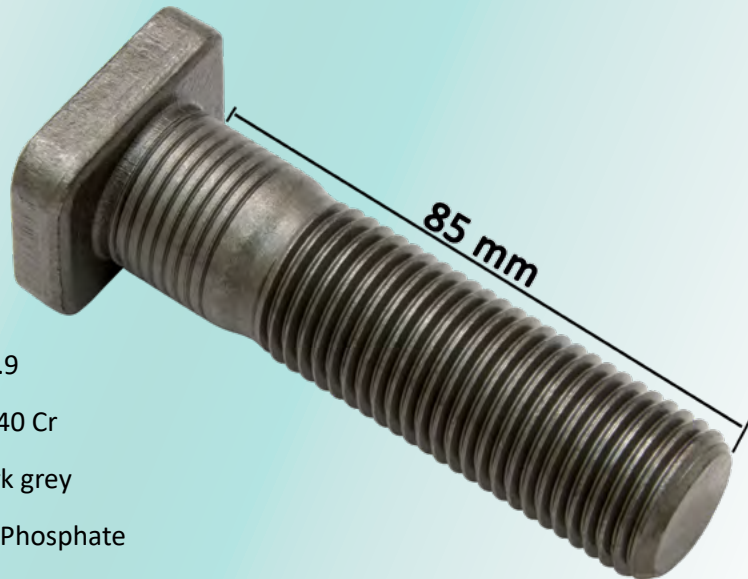

### 309204

Wheel hub stud 85 mm

Sc ref. 1368693 295953

Grade: 10.9

Material: 40 Cr

Color: Dark grey

Finishing: Phosphate

Threads: BSF 7/8" - 11T

Length without stud head: 85 mm

kg 0,31

### 309206

Wheel hub stud 96 mm

Sc ref. 1368694 272853

Grade: 10.9

Material: 40 Cr

Color: Dark grey

Finishing: Phosphate

Threads: BSF 7/8" - 11T

Length without stud head: 96 mm

kg 0,36