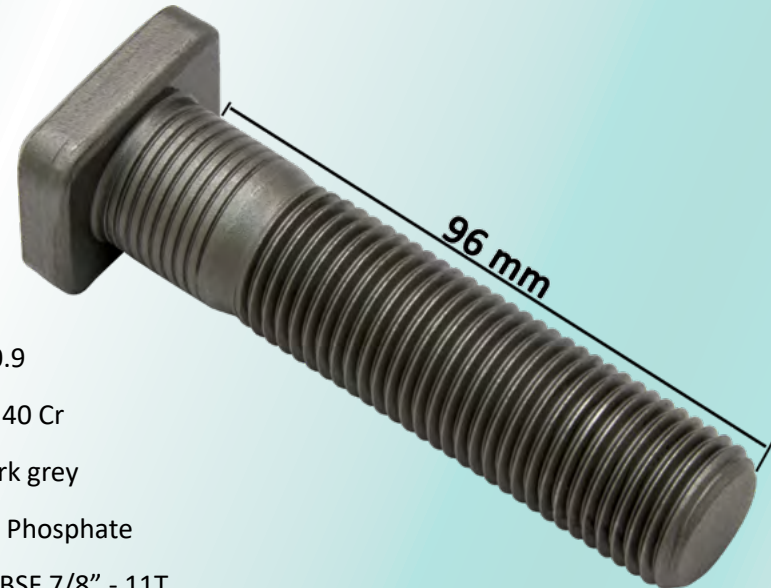

### 309204

Wheel hub stud 85 mm

Sc ref. 1368693 295953

Grade: 10.9

Material: 40 Cr

Color: Dark grey

Finishing: Phosphate

Threads: BSF 7/8" - 11T

Length without stud head: 85 mm

kg 0,31

### 309206

Wheel hub stud 96 mm

Sc ref. 1368694 272853

Grade: 10.9

Material: 40 Cr

Color: Dark grey

Finishing: Phosphate

Threads: BSF 7/8" - 11T

Length without stud head: 96 mm

kg 0,36