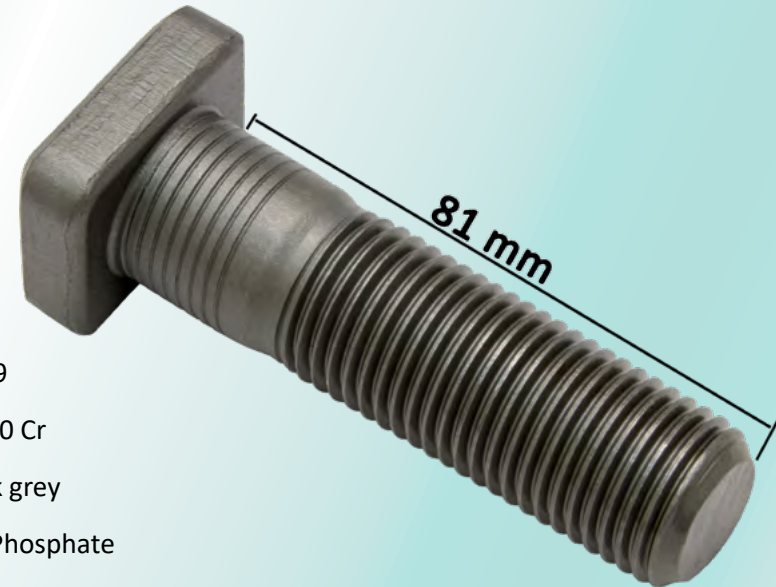

309201

Wheel hub stud 70 mm

Sc ref. 1368690 397266 290062

Grade: 10.9

Material: 40 Cr

Color: Dark grey

Finishing: Phosphate

Threads: BSF 7/8" - 11T

Length without stud head: 70 mm

0,28

309202

Wheel hub stud 81 mm

Sc ref. 1368692

Grade: 10.9

Material: 40 Cr

Color: Dark grey

Finishing: Phosphate

Threads: BSF 7/8" - 11T

Length without stud head: 81 mm

0,31